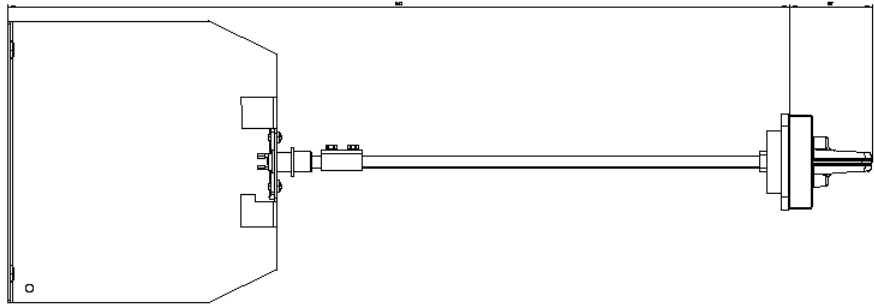

door-coupling rotary operating mechanism for harsh conditions for circuit breaker size S3 handle EMERGENCY OFF

General technical data		
product brand name		SIRIUS
product designation		door-coupling rotary operating mechanism for heavy-duty operating conditions
size of the circuit-breaker		S3
design of the product		EMERGENCY OFF door-coupling rotary operating mechanism
suitability for use		circuit-breakers S3
color of the actuating element		red / yellow
Installation/ mounting/ dimensions		
mounting position		any
fastening method		screw fixing
Certificates/ approvals		
certificate of suitability		CE / UL / CSA
General Product Approval	Declaration of Conformity	Marine / Shipping

Image database (product images, 2D dimension drawings, 3D models, device circuit diagrams, EPLAN macros, ...)

http://www.automation.siemens.com/bilddb/cax_de.aspx?mlfb=3RV2946-3C&lang=en

last modified:

12/23/2020 