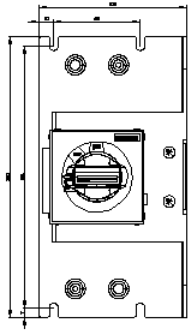

door-coupling rotary operating mechanism for harsh conditions for circuit breaker size S3 handle EMERGENCY OFF

General technical data		
product brand name		SIRIUS
product designation		door-coupling rotary operating mechanism for heavy-duty operating conditions
size of the circuit-breaker		S3
design of the product		EMERGENCY OFF door-coupling rotary operating mechanism
suitability for use		circuit-breakers S3
color of the actuating element		red / yellow
Installation/ mounting/ dimensions		
mounting position		any
fastening method		screw fixing
Certificates/ approvals		
certificate of suitability		CE / UL / CSA
General Product Approval	Declaration of Conformity	Marine / Shipping

Cax online generator

<http://support.automation.siemens.com/WW/CAXorder/default.aspx?lang=en&mlfb=3RV2946-3C>

Service&Support (Manuals, Certificates, Characteristics, FAQs,...)

<https://support.industry.siemens.com/cs/ww/en/ps/3RV2946-3C>

Image database (product images, 2D dimension drawings, 3D models, device circuit diagrams, EPLAN macros, ...)

http://www.automation.siemens.com/bilddb/cax_de.aspx?mlfb=3RV2946-3C&lang=en

last modified:

12/23/2020 