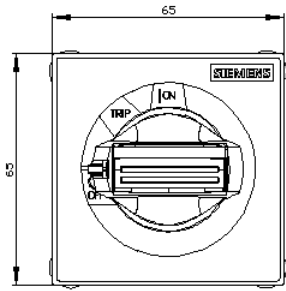

door-coupling rotary operating mechanism EMERGENCY OFF, size S00...S3 130 mm shaft

General technical data			
product brand name		SIRIUS	
product designation		door-coupling rotary operating mechanism	
size of the circuit-breaker		S00, S0, S2, S3	
design of the product		EMERGENCY OFF door-coupling rotary operating mechanism	
control version of the switch operating mechanism		short shaft	
suitability for use		Circuit breaker S00, S0, S2, S3	
color of the actuating element		red / yellow	
Installation/ mounting/ dimensions			
mounting position		any	
fastening method		screw fixing	
Certificates/ approvals			
certificate of suitability		CE / UL / CSA	
General Product Approval		Test Certificates	Marine / Shipping
			other

<https://support.industry.siemens.com/cs/ww/en/ps/3RV2926-1C>

Image database (product images, 2D dimension drawings, 3D models, device circuit diagrams, EPLAN macros, ...)

http://www.automation.siemens.com/bilddb/cax_de.aspx?mlfb=3RV2926-1C&lang=en