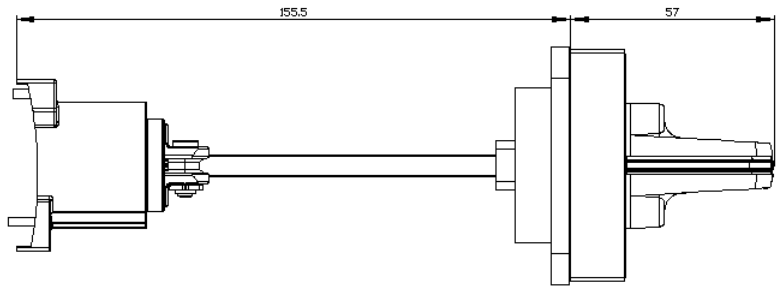

door-coupling rotary operating mechanism EMERGENCY OFF, size S00...S3 130 mm shaft

General technical data			
product brand name		SIRIUS	
product designation		door-coupling rotary operating mechanism	
size of the circuit-breaker		S00, S0, S2, S3	
design of the product		EMERGENCY OFF door-coupling rotary operating mechanism	
control version of the switch operating mechanism		short shaft	
suitability for use		Circuit breaker S00, S0, S2, S3	
color of the actuating element		red / yellow	
Installation/ mounting/ dimensions			
mounting position		any	
fastening method		screw fixing	
Certificates/ approvals			
certificate of suitability		CE / UL / CSA	
General Product Approval		Test Certificates	Marine / Shipping
			other

<https://mall.industry.siemens.com/mall/en/en/Catalog/product?mlfb=3RV2926-1C>

Cax online generator

<http://support.automation.siemens.com/WWW/CAXorder/default.aspx?lang=en&mlfb=3RV2926-1C>

Service&Support (Manuals, Certificates, Characteristics, FAQs,...)

<https://support.industry.siemens.com/cs/ww/en/ps/3RV2926-1C>

Image database (product images, 2D dimension drawings, 3D models, device circuit diagrams, EPLAN macros, ...)

http://www.automation.siemens.com/bilddb/cax_de.aspx?mlfb=3RV2926-1C&lang=en