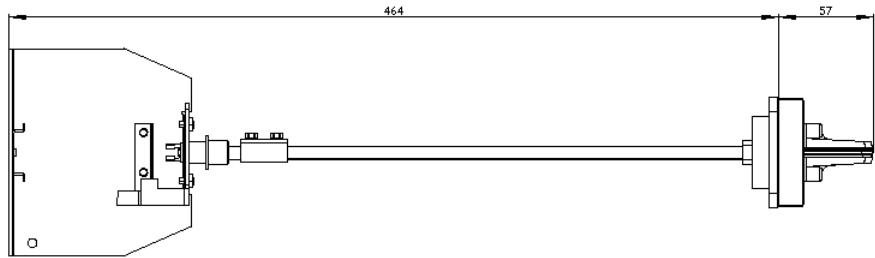

door-coupling rotary operating mechanism for harsh conditions for circuit breaker size S00/S0 handle EMERGENCY OFF

General technical data			
product brand name		SIRIUS	
product designation		door-coupling rotary operating mechanism for heavy-duty operating conditions	
size of the circuit-breaker		S0	
design of the product		EMERGENCY OFF door-coupling rotary operating mechanism	
suitability for use		circuit-breakers S0	
color of the actuating element		red / yellow	
Installation/ mounting/ dimensions			
mounting position		any	
fastening method		screw fixing	
Certificates/ approvals			
certificate of suitability		CE / UL / CSA	
General Product Approval		Test Certificates	Marine / Shipping other

<https://mall.industry.siemens.com/mall/en/en/Catalog/product?mlfb=3RV2926-3C>

Cax online generator

<http://support.automation.siemens.com/WW/CAXorder/default.aspx?lang=en&mlfb=3RV2926-3C>

Service&Support (Manuals, Certificates, Characteristics, FAQs,...)

<https://support.industry.siemens.com/cs/ww/en/ps/3RV2926-3C>

Image database (product images, 2D dimension drawings, 3D models, device circuit diagrams, EPLAN macros, ...)

http://www.automation.siemens.com/bilddb/cax_de.aspx?mlfb=3RV2926-3C&lang=en