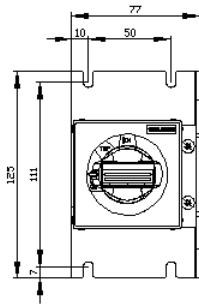

<https://mall.industry.siemens.com/mall/en/en/Catalog/product?mlfb=3RV2926-3C>

Cax online generator

<http://support.automation.siemens.com/WW/CAXorder/default.aspx?lang=en&mlfb=3RV2926-3C>

Service&Support (Manuals, Certificates, Characteristics, FAQs,...)

<https://support.industry.siemens.com/cs/ww/en/ps/3RV2926-3C>

Image database (product images, 2D dimension drawings, 3D models, device circuit diagrams, EPLAN macros, ...)

http://www.automation.siemens.com/bilddb/cax_de.aspx?mlfb=3RV2926-3C&lang=en