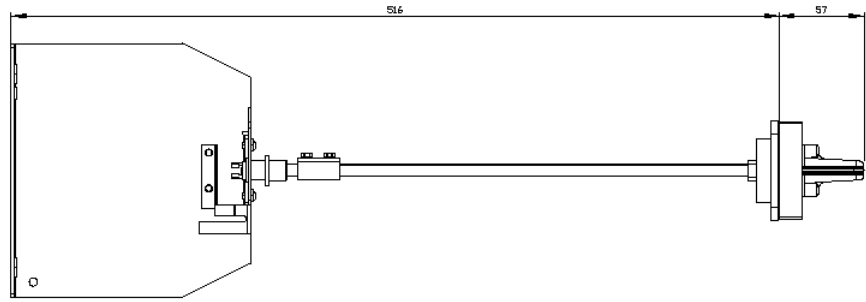

door-coupling rotary operating mechanism for harsh conditions for circuit breaker size S2 handle EMERGENCY OFF

General technical data			
product brand name		SIRIUS	
product designation		door-coupling rotary operating mechanism for heavy-duty operating conditions	
size of the circuit-breaker		S2	
design of the product		EMERGENCY OFF door-coupling rotary operating mechanism	
suitability for use		circuit-breakers S2	
color of the actuating element		red / yellow	
Installation/ mounting/ dimensions			
mounting position		any	
fastening method		screw fixing	
Certificates/ approvals			
certificate of suitability		CE / UL / CSA	
General Product Approval		Test Certificates	Marine / Shipping other

<https://mall.industry.siemens.com/mall/en/en/Catalog/product?mlfb=3RV2936-3C>

Cax online generator

<http://support.automation.siemens.com/WW/CAXorder/default.aspx?lang=en&mlfb=3RV2936-3C>

Service&Support (Manuals, Certificates, Characteristics, FAQs,...)

<https://support.industry.siemens.com/cs/ww/en/ps/3RV2936-3C>

Image database (product images, 2D dimension drawings, 3D models, device circuit diagrams, EPLAN macros, ...)

http://www.automation.siemens.com/bilddb/cax_de.aspx?mlfb=3RV2936-3C&lang=en