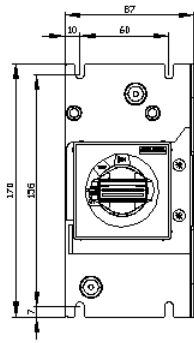

<https://mall.industry.siemens.com/mall/en/en/Catalog/product?mlfb=3RV2936-3C>

Cax online generator

<http://support.automation.siemens.com/WW/CAXorder/default.aspx?lang=en&mlfb=3RV2936-3C>

Service&Support (Manuals, Certificates, Characteristics, FAQs,...)

<https://support.industry.siemens.com/cs/ww/en/ps/3RV2936-3C>

Image database (product images, 2D dimension drawings, 3D models, device circuit diagrams, EPLAN macros, ...)

http://www.automation.siemens.com/bilddb/cax_de.aspx?mlfb=3RV2936-3C&lang=en