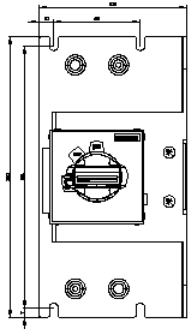

Door-coupling rotary operating mechanism for harsh conditions For circuit breaker Size S3 Handle gray

General technical data		
product brand name		SIRIUS
product designation		door-coupling rotary operating mechanism for heavy-duty operating conditions
size of the circuit-breaker		S3
design of the product		standard
suitability for use		circuit-breakers S3
color of the actuating element		gray
Installation/ mounting/ dimensions		
mounting position		any
fastening method		screw fixing
Certificates/ approvals		
certificate of suitability		CE / UL / CSA
General Product Approval	Declaration of Conformity	Marine / Shipping

Image database (product images, 2D dimension drawings, 3D models, device circuit diagrams, EPLAN macros, ...)

[http://www.automation.siemens.com/bilddb/cax\\_de.aspx?mlfb=3RV2946-3B&lang=en](http://www.automation.siemens.com/bilddb/cax_de.aspx?mlfb=3RV2946-3B&lang=en)