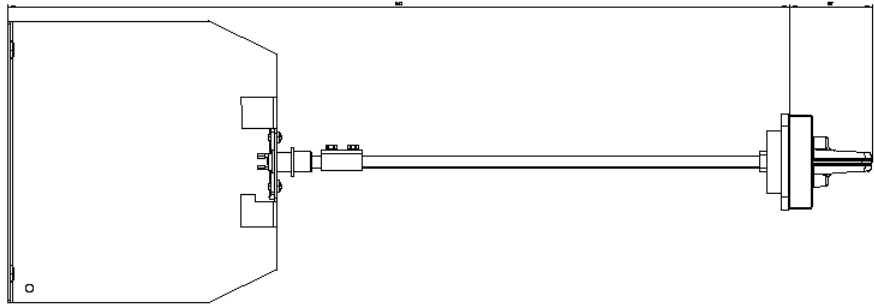

Door-coupling rotary operating mechanism for harsh conditions For circuit breaker Size S3 Handle gray

General technical data		
product brand name		SIRIUS
product designation		door-coupling rotary operating mechanism for heavy-duty operating conditions
size of the circuit-breaker		S3
design of the product		standard
suitability for use		circuit-breakers S3
color of the actuating element		gray
Installation/ mounting/ dimensions		
mounting position		any
fastening method		screw fixing
Certificates/ approvals		
certificate of suitability		CE / UL / CSA
General Product Approval	Declaration of Conformity	Marine / Shipping

Image database (product images, 2D dimension drawings, 3D models, device circuit diagrams, EPLAN macros, ...)

[http://www.automation.siemens.com/bilddb/cax\\_de.aspx?mlfb=3RV2946-3B&lang=en](http://www.automation.siemens.com/bilddb/cax_de.aspx?mlfb=3RV2946-3B&lang=en)