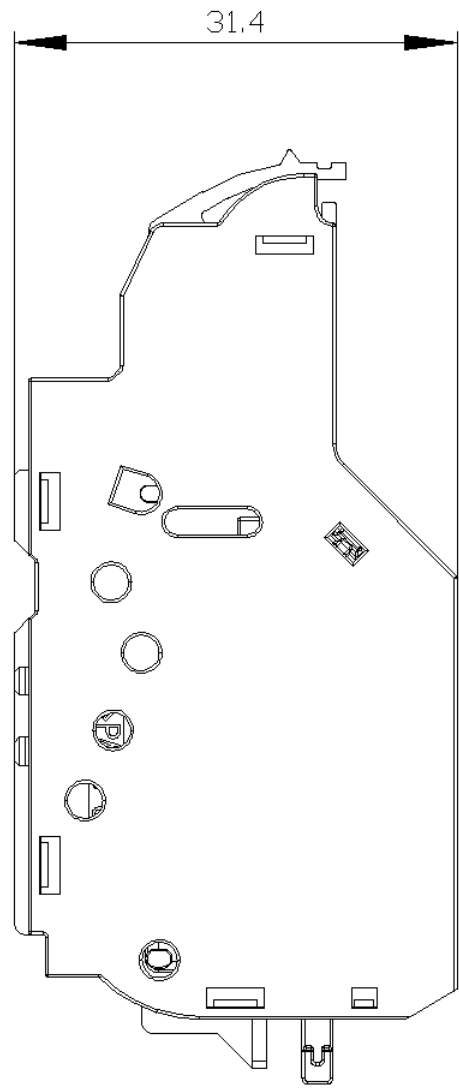

Height	56 mm
Width	7 mm
width / note	1 slot (7 mm)
depth	30 mm
net weight	30 g
tightening torque / with screw-type terminals / minimum	0.4 N·m
tightening torque / with screw-type terminals / maximum	0.5 N·m

Connections according IEC

stripped length	15 mm
AWG number / as coded connectable conductor cross section / for auxiliary contacts	
• minimum	20
• maximum	16

Connections according UL

stripped length [in]	0.6 in
tightening torque [lbf·in] / with screw-type terminals / minimum	3.5 lbf·in
tightening torque [lbf·in] / with screw-type terminals / maximum	4.4 lbf·in

Further information

Information- and Downloadcenter (Catalogs, Brochures,...)

<http://www.siemens.com/lowvoltage/catalogs>

Industry Mall (Online ordering system)

<https://mall.industry.siemens.com/mall/en/en/Catalog/product?mlfb=3VA9988-0AB32>

Service&Support (Manuals, Certificates, Characteristics, FAQs,...)

<https://support.industry.siemens.com/cs/ww/en/ps/3VA9988-0AB32>

Image database (product images, 2D dimension drawings, 3D models, device circuit diagrams, ...)

<http://www.automation.siemens.com/bilddb/cax_en.aspx?mlfb=3VA9988-0AB32>

CAx-Online-Generator

<http://www.siemens.com/cax>

Tender specifications

<http://www.siemens.com/specifications>