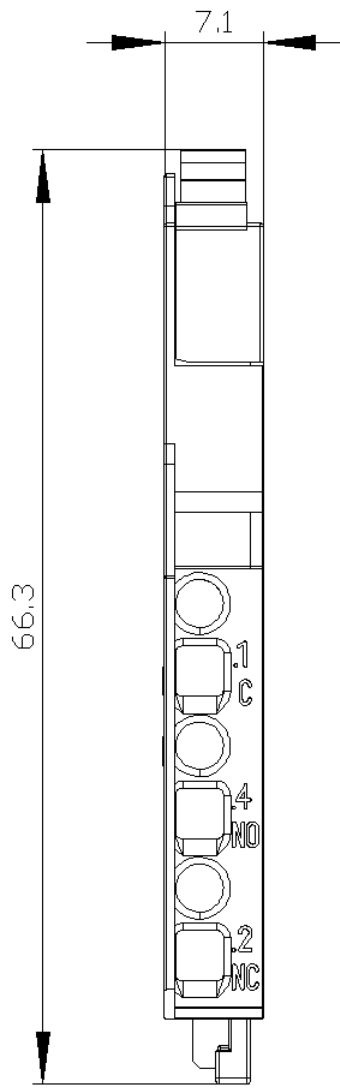

Height	56 mm
Width	7 mm
width / note	1 slot (7 mm)
depth	30 mm
net weight	30 g
tightening torque / with screw-type terminals / minimum	0.4 N·m
tightening torque / with screw-type terminals / maximum	0.5 N·m

Connections according IEC

stripped length	15 mm
AWG number / as coded connectable conductor cross section / for auxiliary contacts	
• minimum	20
• maximum	16

Connections according UL

stripped length [in]	0.6 in
tightening torque [lbf·in] / with screw-type terminals / minimum	3.5 lbf·in
tightening torque [lbf·in] / with screw-type terminals / maximum	4.4 lbf·in

Further information

Information- and Downloadcenter (Catalogs, Brochures,...)

<http://www.siemens.com/lowvoltage/catalogs>

Industry Mall (Online ordering system)

<https://mall.industry.siemens.com/mall/en/en/Catalog/product?mlfb=3VA9988-0AB32>

Service&Support (Manuals, Certificates, Characteristics, FAQs,...)

<https://support.industry.siemens.com/cs/ww/en/ps/3VA9988-0AB32>

Image database (product images, 2D dimension drawings, 3D models, device circuit diagrams, ...)

<http://www.automation.siemens.com/bilddb/cax_en.aspx?mlfb=3VA9988-0AB32>

CAx-Online-Generator

<http://www.siemens.com/cax>

Tender specifications

<http://www.siemens.com/specifications>