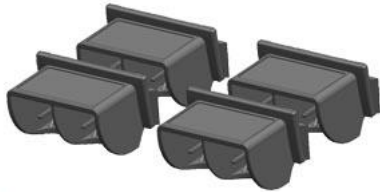

SIMATIC S7-1200, RJ45 strain-relief assembly, Dual Port 4 units per packing unit

Figure similar

General information

Product type designation

Strain relief RJ45

last modified:

2/2/2021 