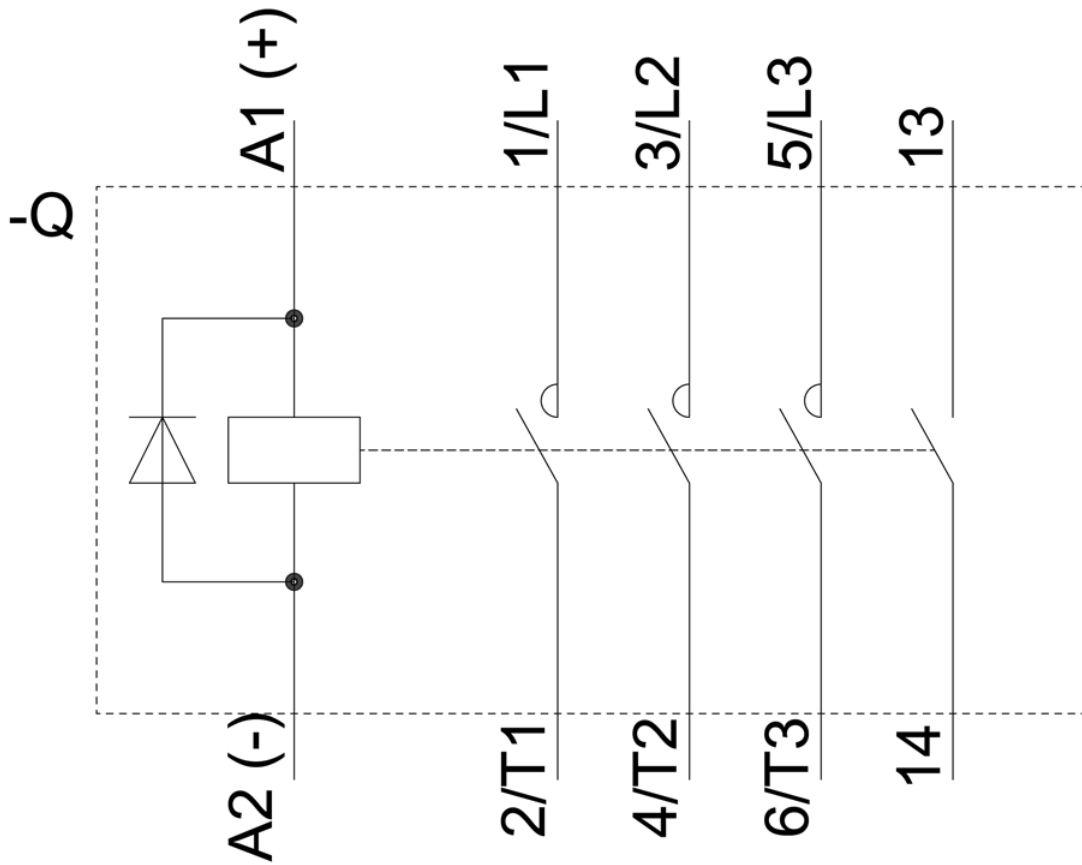

Further characteristics (e.g. electrical endurance, switching frequency)

<http://www.automation.siemens.com/bilddb/index.aspx?view=Search&mlfb=3TG1010-0BB4&objecttype=14&gridview=view1>