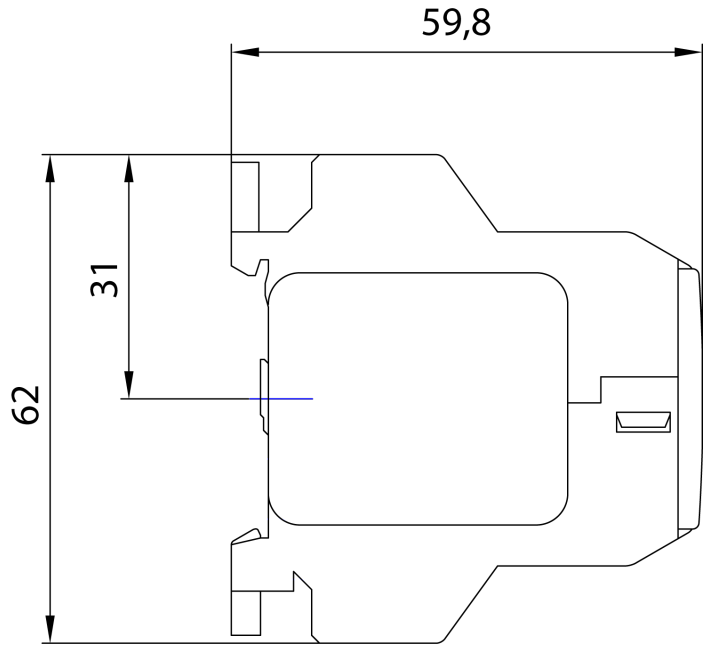

Further characteristics (e.g. electrical endurance, switching frequency)

<http://www.automation.siemens.com/bilddb/index.aspx?view=Search&mlfb=3TG1010-0BB4&objecttype=14&gridview=view1>