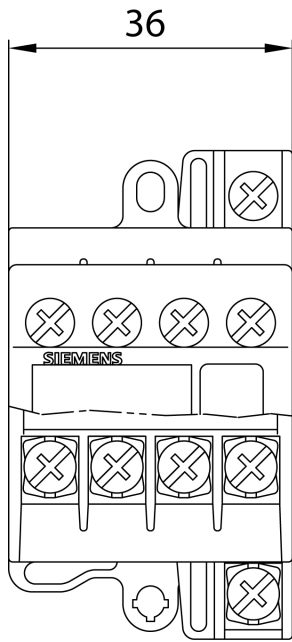

Further characteristics (e.g. electrical endurance, switching frequency)

<http://www.automation.siemens.com/bilddb/index.aspx?view=Search&mlfb=3TG1010-0BB4&objecttype=14&gridview=view1>